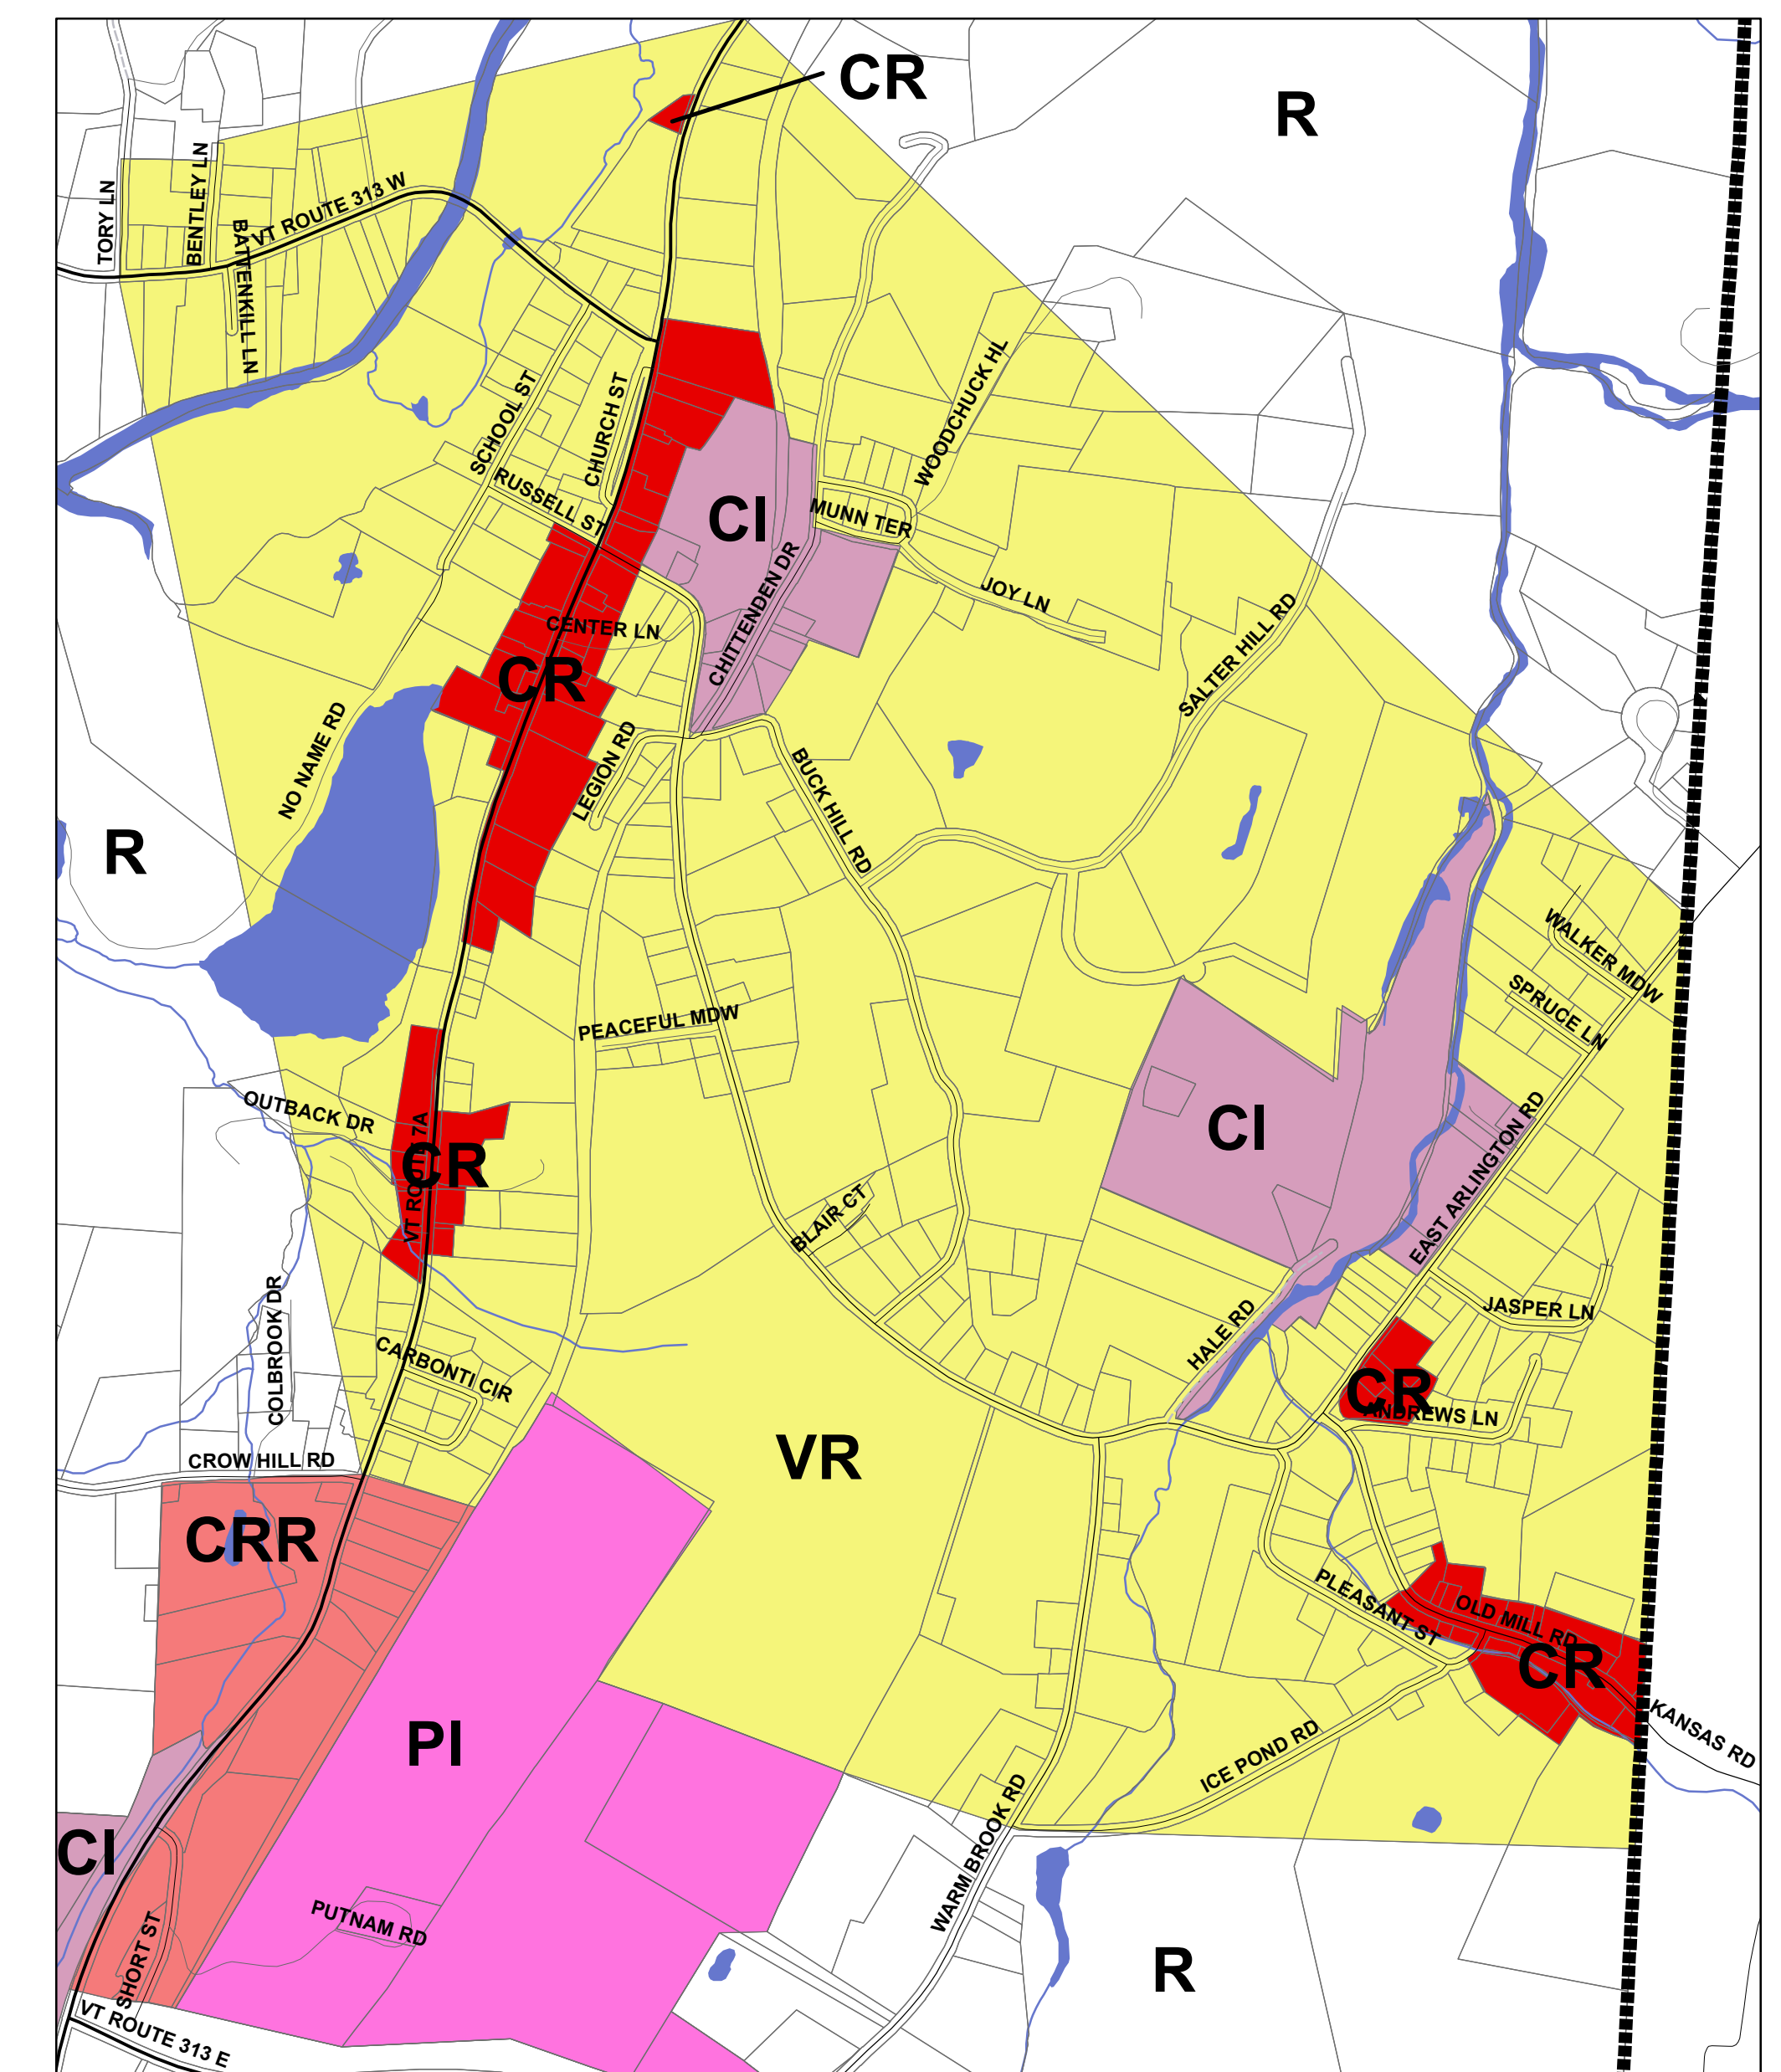

Town of Arlington, Vermont Zoning Map

- 2009 Parcel Data
- Water Bodies
- ZONING**
- Planned Industrial
- Commercial-Industrial
- Commercial-Residential
- Commercial-Residential-Rural
- Village Residential
- Forest and Recreation
- Rural

Sharepoint Location:
Documents>GIS>Towns>Arlington>
Zoning>ArlingtonZoningMap

Map produced February 21, 2022 by
Bennington County Regional Commission
210 South Street, Suite 6
Bennington, Vermont 05201
Intended for planning purposes only.